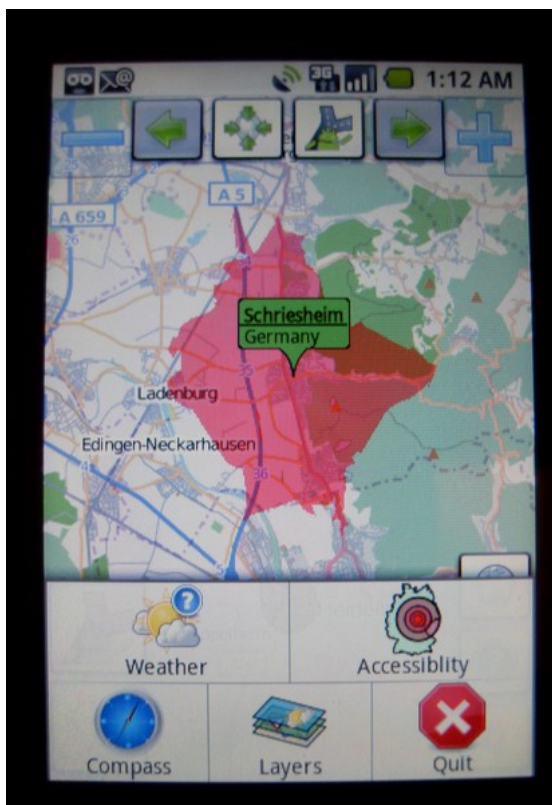

Introducing the Accessibility Analysis

Written by Nicolas Gramlich

Wednesday, 12 November 2008 06:16 - Last Updated Thursday, 13 November 2008 05:14

Hello Community,

today we want to make you familiar with a new feature of AndNav2, the Accessibility-Analysis. The Accessibility-Analysis is a service that gives you information about:

'Where could I get within X minutes?'

Its great if you robbed a bank and want to get the hell out of there 🤪
A really serious and really theoretical usecase would be: A virus starts spreading in town X, how far has it spread in Y minutes?!

This is how it looks like on a G1: