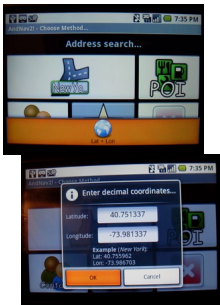

Direct Latitude Longitude Navigation

Geschrieben von: Nicolas Gramlich

Dienstag, 25. November 2008 um 00:43 Uhr - Aktualisiert Dienstag, 25. November 2008 um 16:35 Uhr

There are no translations available.

Hello Community,

today I implemented a small but for some pretty handy feature. When pressing the Menu-Button in the Screen where you can choose the way you want to search for things, you can pop up a small dialog where you can directly enter the Latitude and Longitude of your destination.

This is of course available for Destination, Waypoints and Home-Location.

Maybe there are some geeks like me out there, so please let me know if you prefer hexa-decimal coordinates over decimal - or both? - In the comments 😊